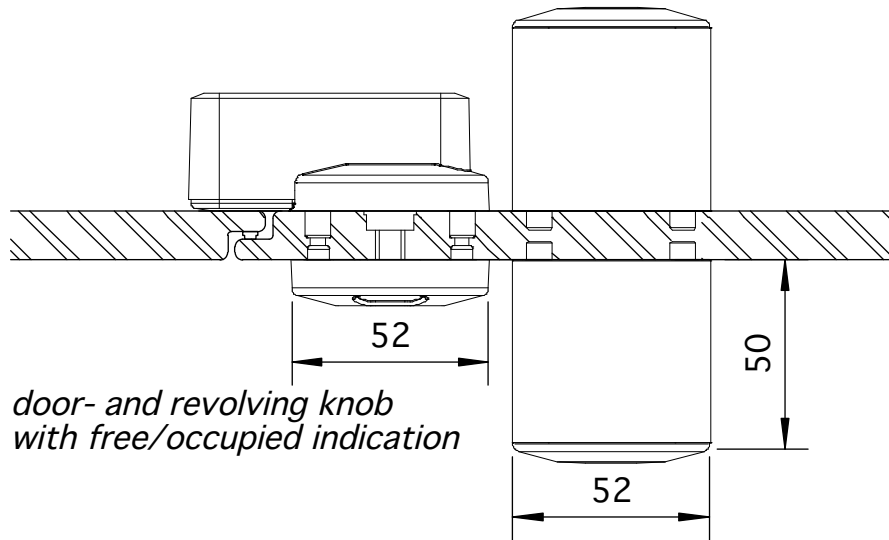

aluminum stabilisation profile

door- and revolving knob with free/occupied indication

hinge

adjustable nylon leg

aluminum wall profile

connection intermediate panel/front wall

aluminum corner profile

scale 1/2