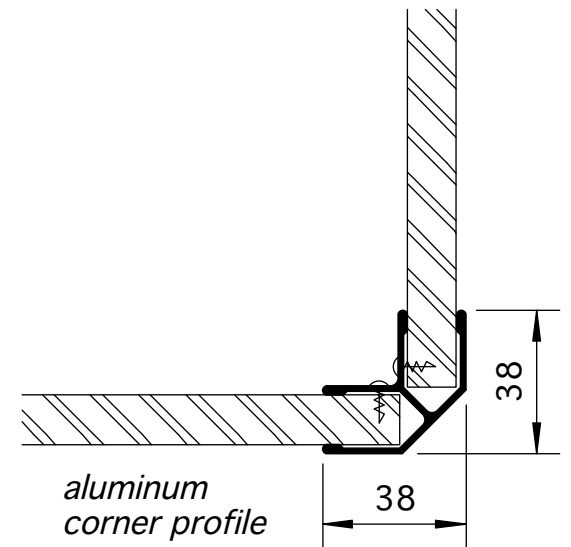

aluminum stabilisation profile

door- and revolving knob with free/occupied indication

hinge

adjustable nylon leg

aluminum wall profile

connection intermediate panel/front wall

aluminum corner profile

scale 1/2