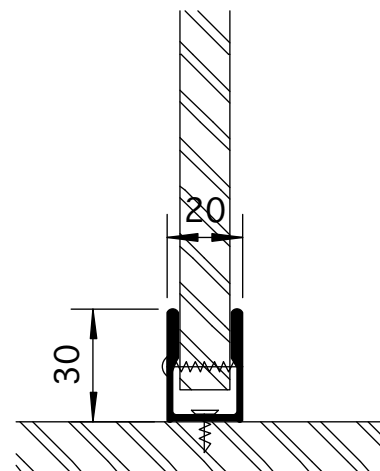

aluminum stabilisation profile

door- and revolving knob with free/occupied indication

hinge

adjustable nylon leg

aluminum wall profile

connection intermediate panel/front wall

aluminum corner profile

scale 1/2