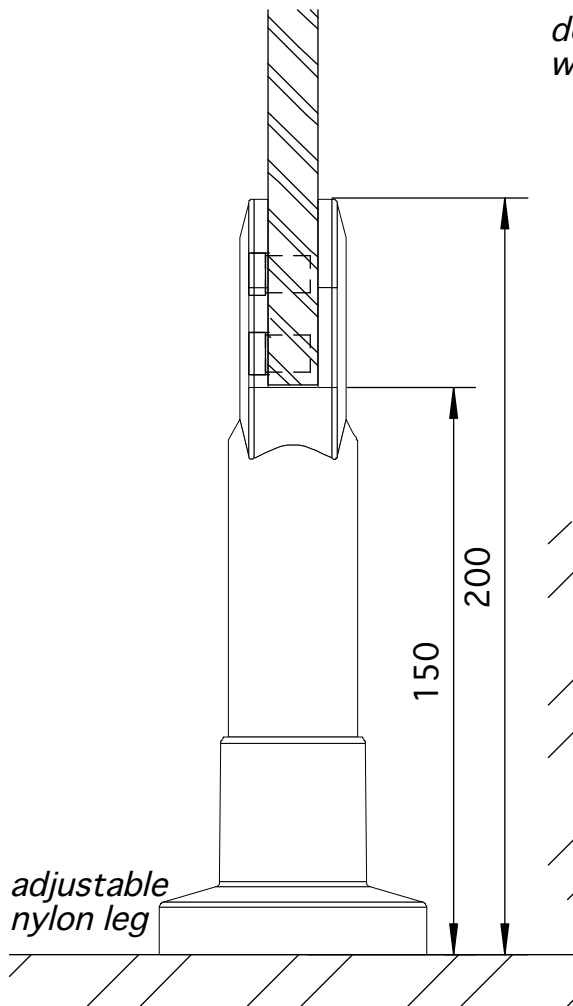

aluminum stabilisation profile

door- and revolving knob with free/occupied indication

hinge

adjustable nylon leg

aluminum wall profile

connection intermediate panel/front wall

aluminum corner profile

scale 1/2