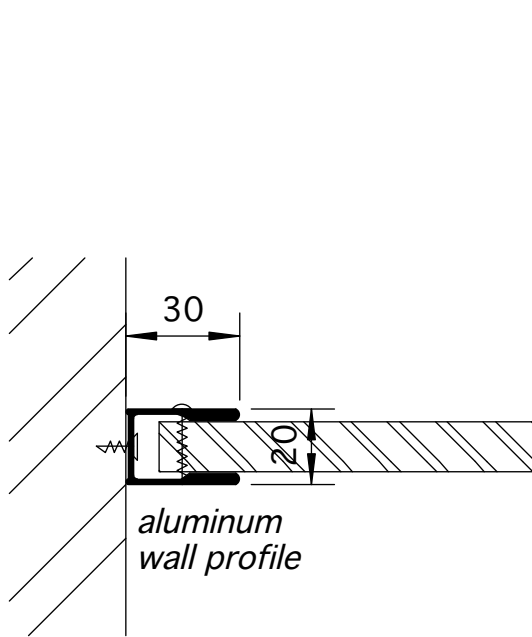

aluminum stabilisation profile

door- and revolving knob with free/occupied indication

hinge

adjustable nylon leg

aluminum wall profile

connection intermediate panel/front wall

aluminum corner profile

scale 1/2