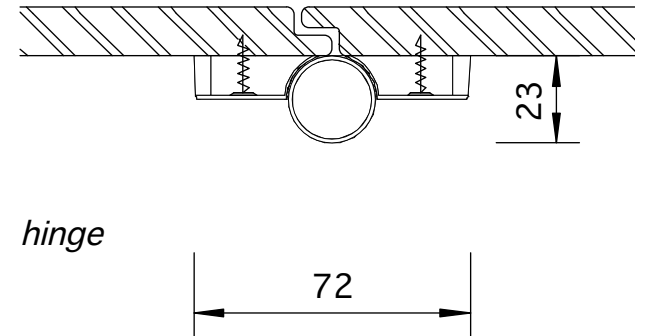

aluminum stabilisation profile

door- and revolving knob with free/occupied indication

hinge

adjustable nylon leg

aluminum wall profile

connection intermediate panel/front wall

aluminum corner profile

scale 1/2